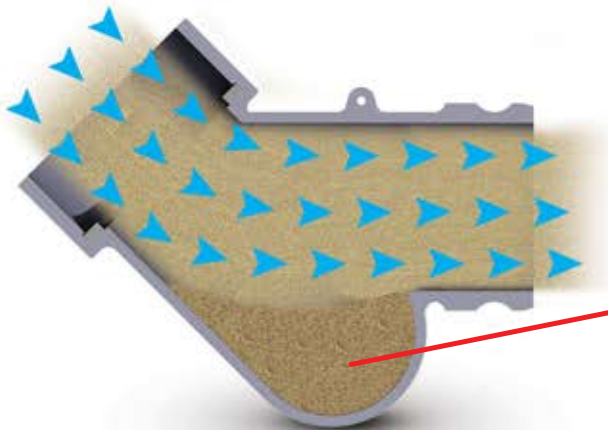

# Abrasion Resistant Elbows

Extreme wear-resistance in highly abrasive situations.

**BlackMaxx  
Super  
SandHog  
Elbow™**

**SandHog  
Elbow™**

Our SandHog Elbows offer a "100% satisfaction or return it" guarantee and are 100% American made.

©2014 Bulk Tank, Inc. • U.S. Patents Pending

An alternative to metal fitting and hose-type unloading configurations. Our SandHog™ Elbow line, installed at all bend points, offers superior abrasion resistance, allows for side unloading as well as rear unloading, and ships standard with a choice of two cam style configurations.

Our SandHog elbows incorporate a unique spherical pocket design that traps a small amount of product causing the discharged product to wear against itself instead of the fitting wall. These materials wear at corner and bend points along the discharge line. Bottom line: the SandHog Elbow uses the product being discharged to insulate these critical wear points.

The SandHog Elbow line is available in two industry standard cam and groove configurations: female to male and male to female. The elbow comes standard at 45° but connecting two of the elbows together offers a 90° option.