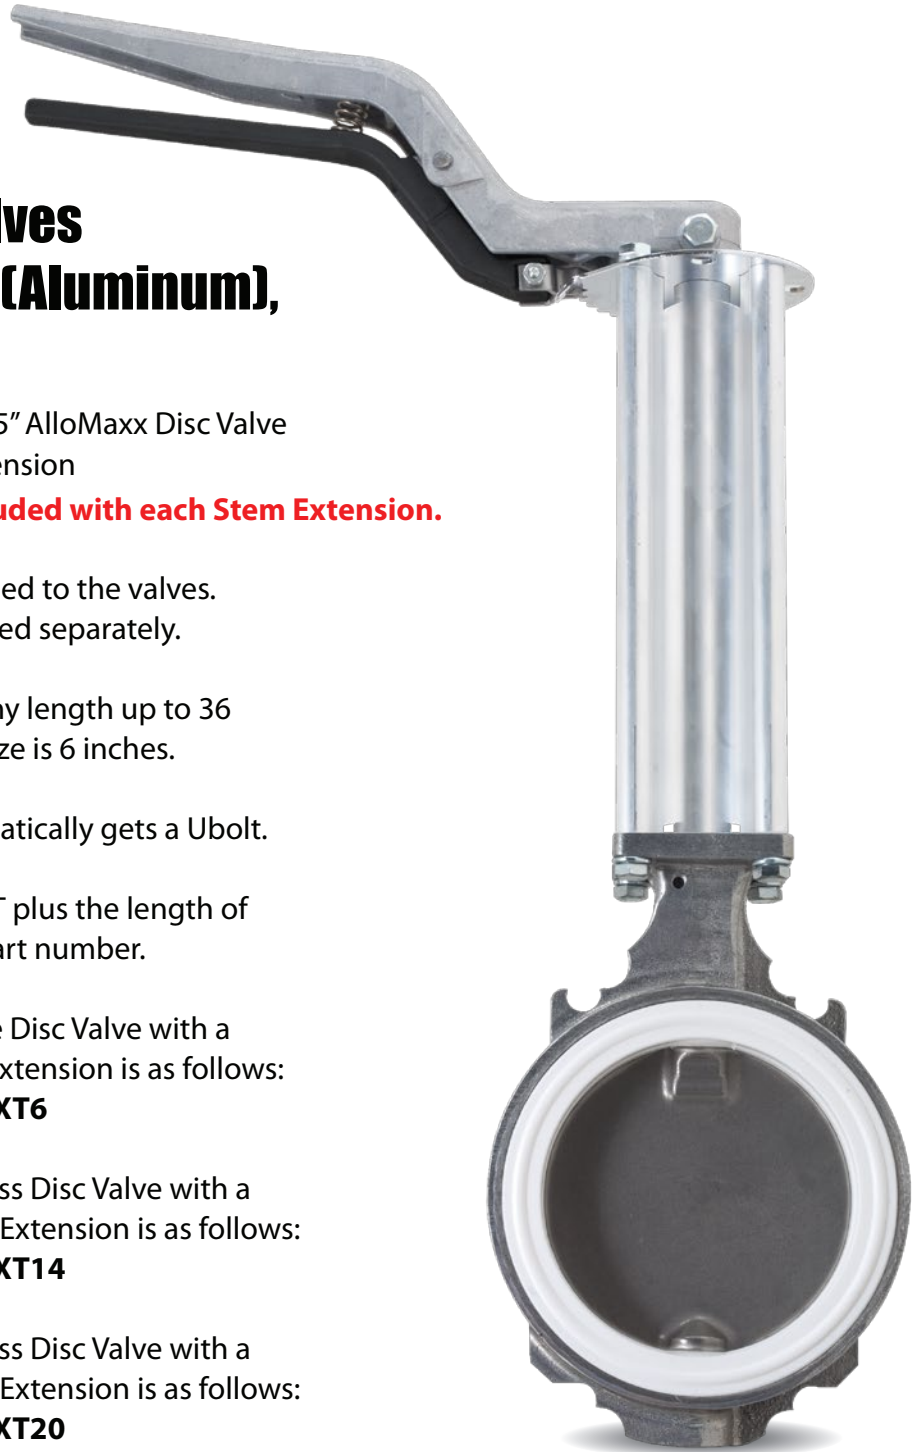

All Stem Extensions are factory installed to the valves.
Stem Extensions can not be ordered separately.

Stem Extensions can be ordered in any length up to 36
inches. The standard beginning size is 6 inches.

Any Extension longer than 12" automatically gets a Ubolt.

Part # to order Stem Extensions is EXT plus the length of
extension in inches added to valve part number.

Part Number Example: 5 inch Ductile Disc Valve with a
6 inch Stem Extension is as follows:
5-600-500-EXT6

Part Number Example: 5 inch Stainless Disc Valve with a
14 inch Stem Extension is as follows:
5-790-501-EXT14

Part Number Example: 6 inch Stainless Disc Valve with a
20 inch Stem Extension is as follows:
6-790-501-EXT20